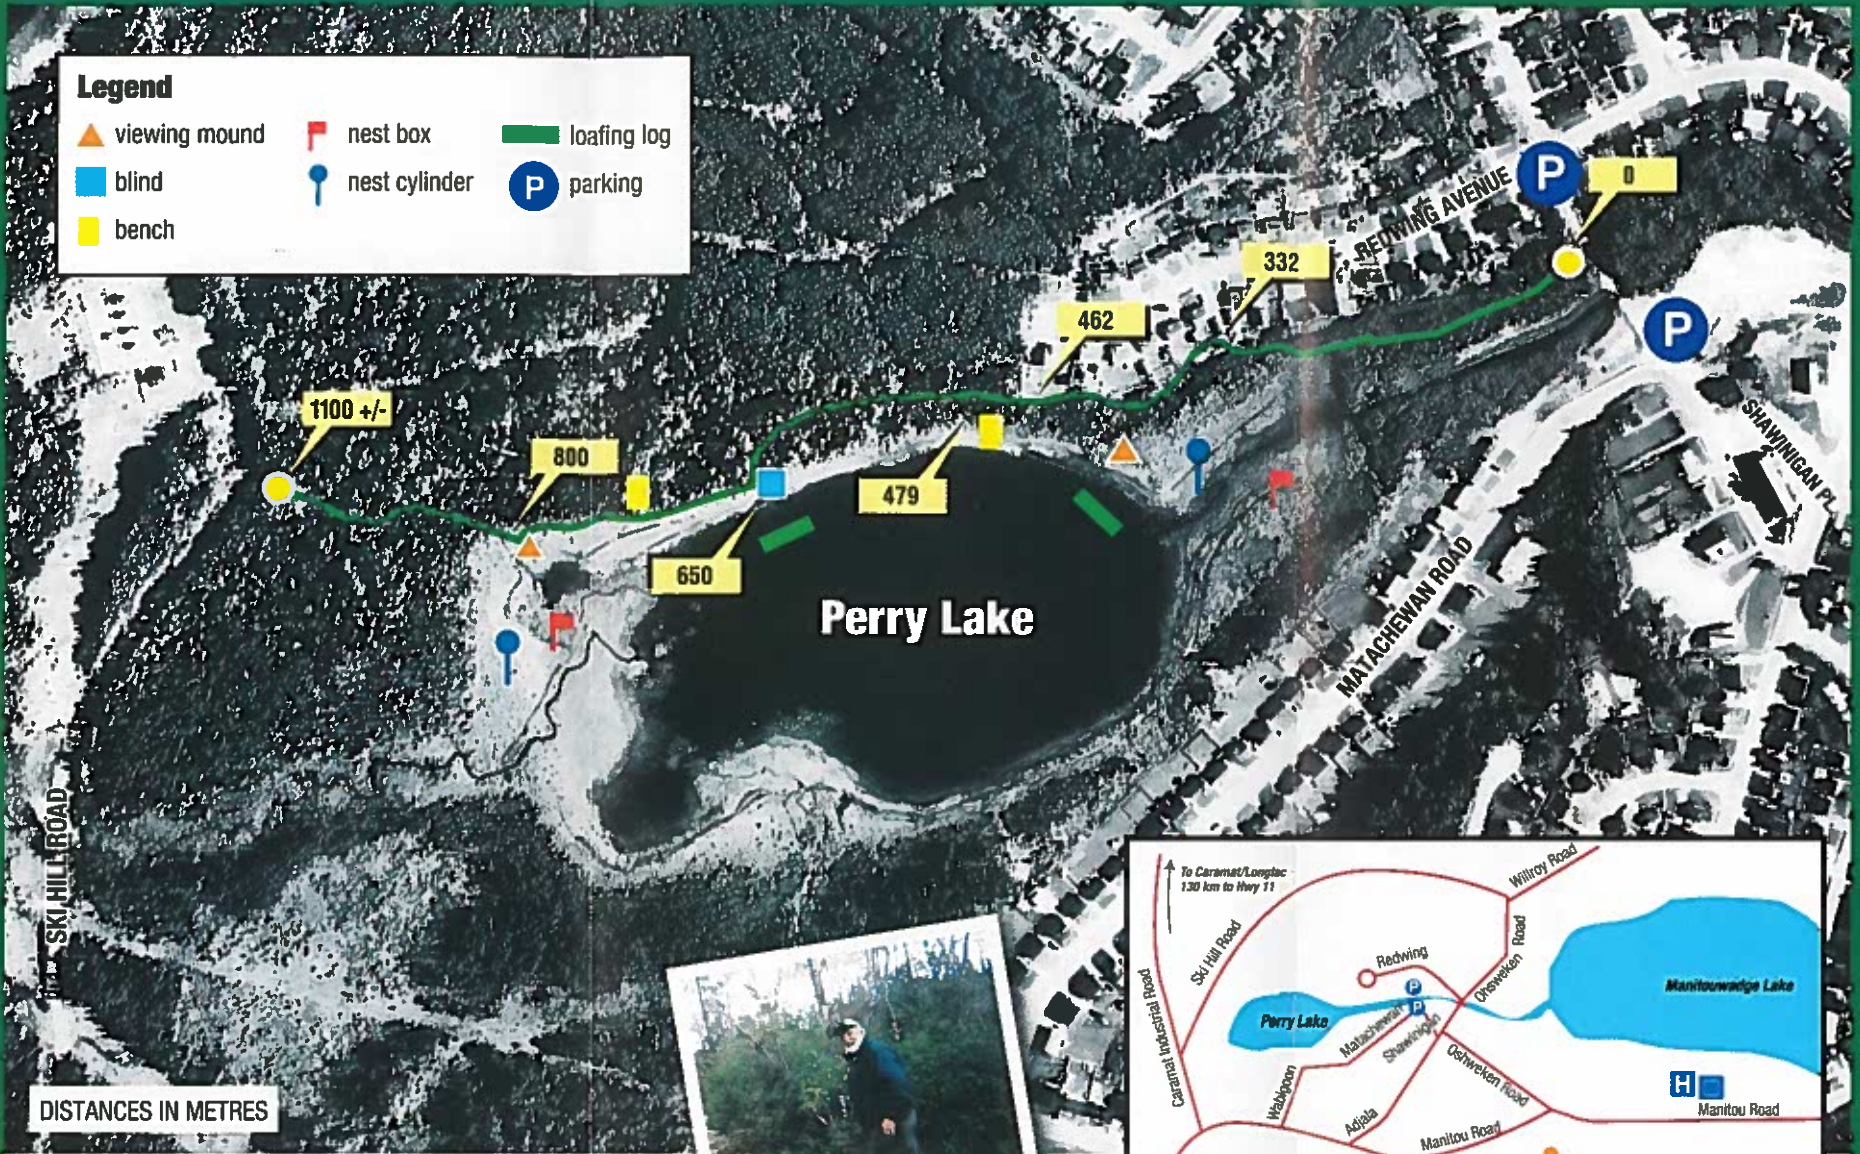

Perry Lake Trail Project

Legend

-  viewing mound
-  nest box
-  loafing log
-  blind
-  nest cylinder
-  parking
-  bench

DISTANCES IN METRES

Ducks Unlimited Canada