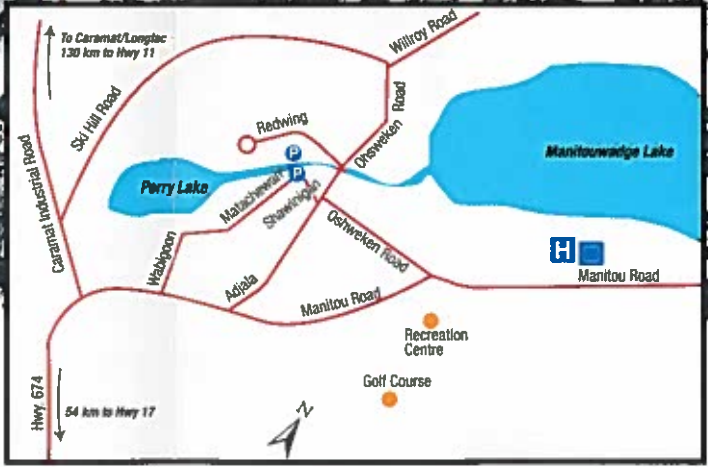

Perry Lake Trail Project

Legend

-  viewing mound
-  nest box
-  loafing log
-  blind
-  nest cylinder
-  parking
-  bench

DISTANCES IN METRES

Ducks Unlimited Canada