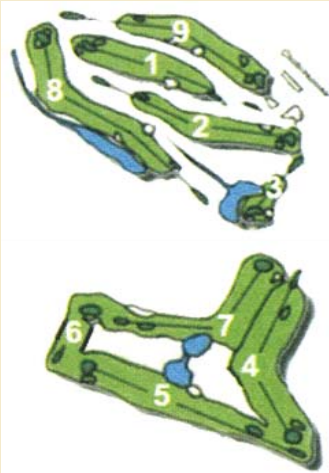

Golf Course

The Manitouwadge Municipal Golf Course is a 9 hole course measuring

3193 yards for men's play and 2475 yards for ladies play.

The course offers a very picturesque setting and a combination of undulating and flat fairways with small, well positioned greens.

The course is open from May to October and booking of tee times is not necessary; though a call to the clubhouse at (807) 826-4265 to check on course conditions and tournament play would be recommended.

Tournaments of various sorts are welcomed at any time by calling (807) 826-3227 ext. 226.

Municipal Clubhouse

Our newly constructed, licenced clubhouse offers light snacks, club storage lockers and limited sale of golf merchandise.

An excellent view of the entire course can be seen from our balcony on the second floor.

This facility is open from May to October for golfers and doubles as our local cross country ski facility in the winter months.

The clubhouse can be rented for private tournaments or functions.